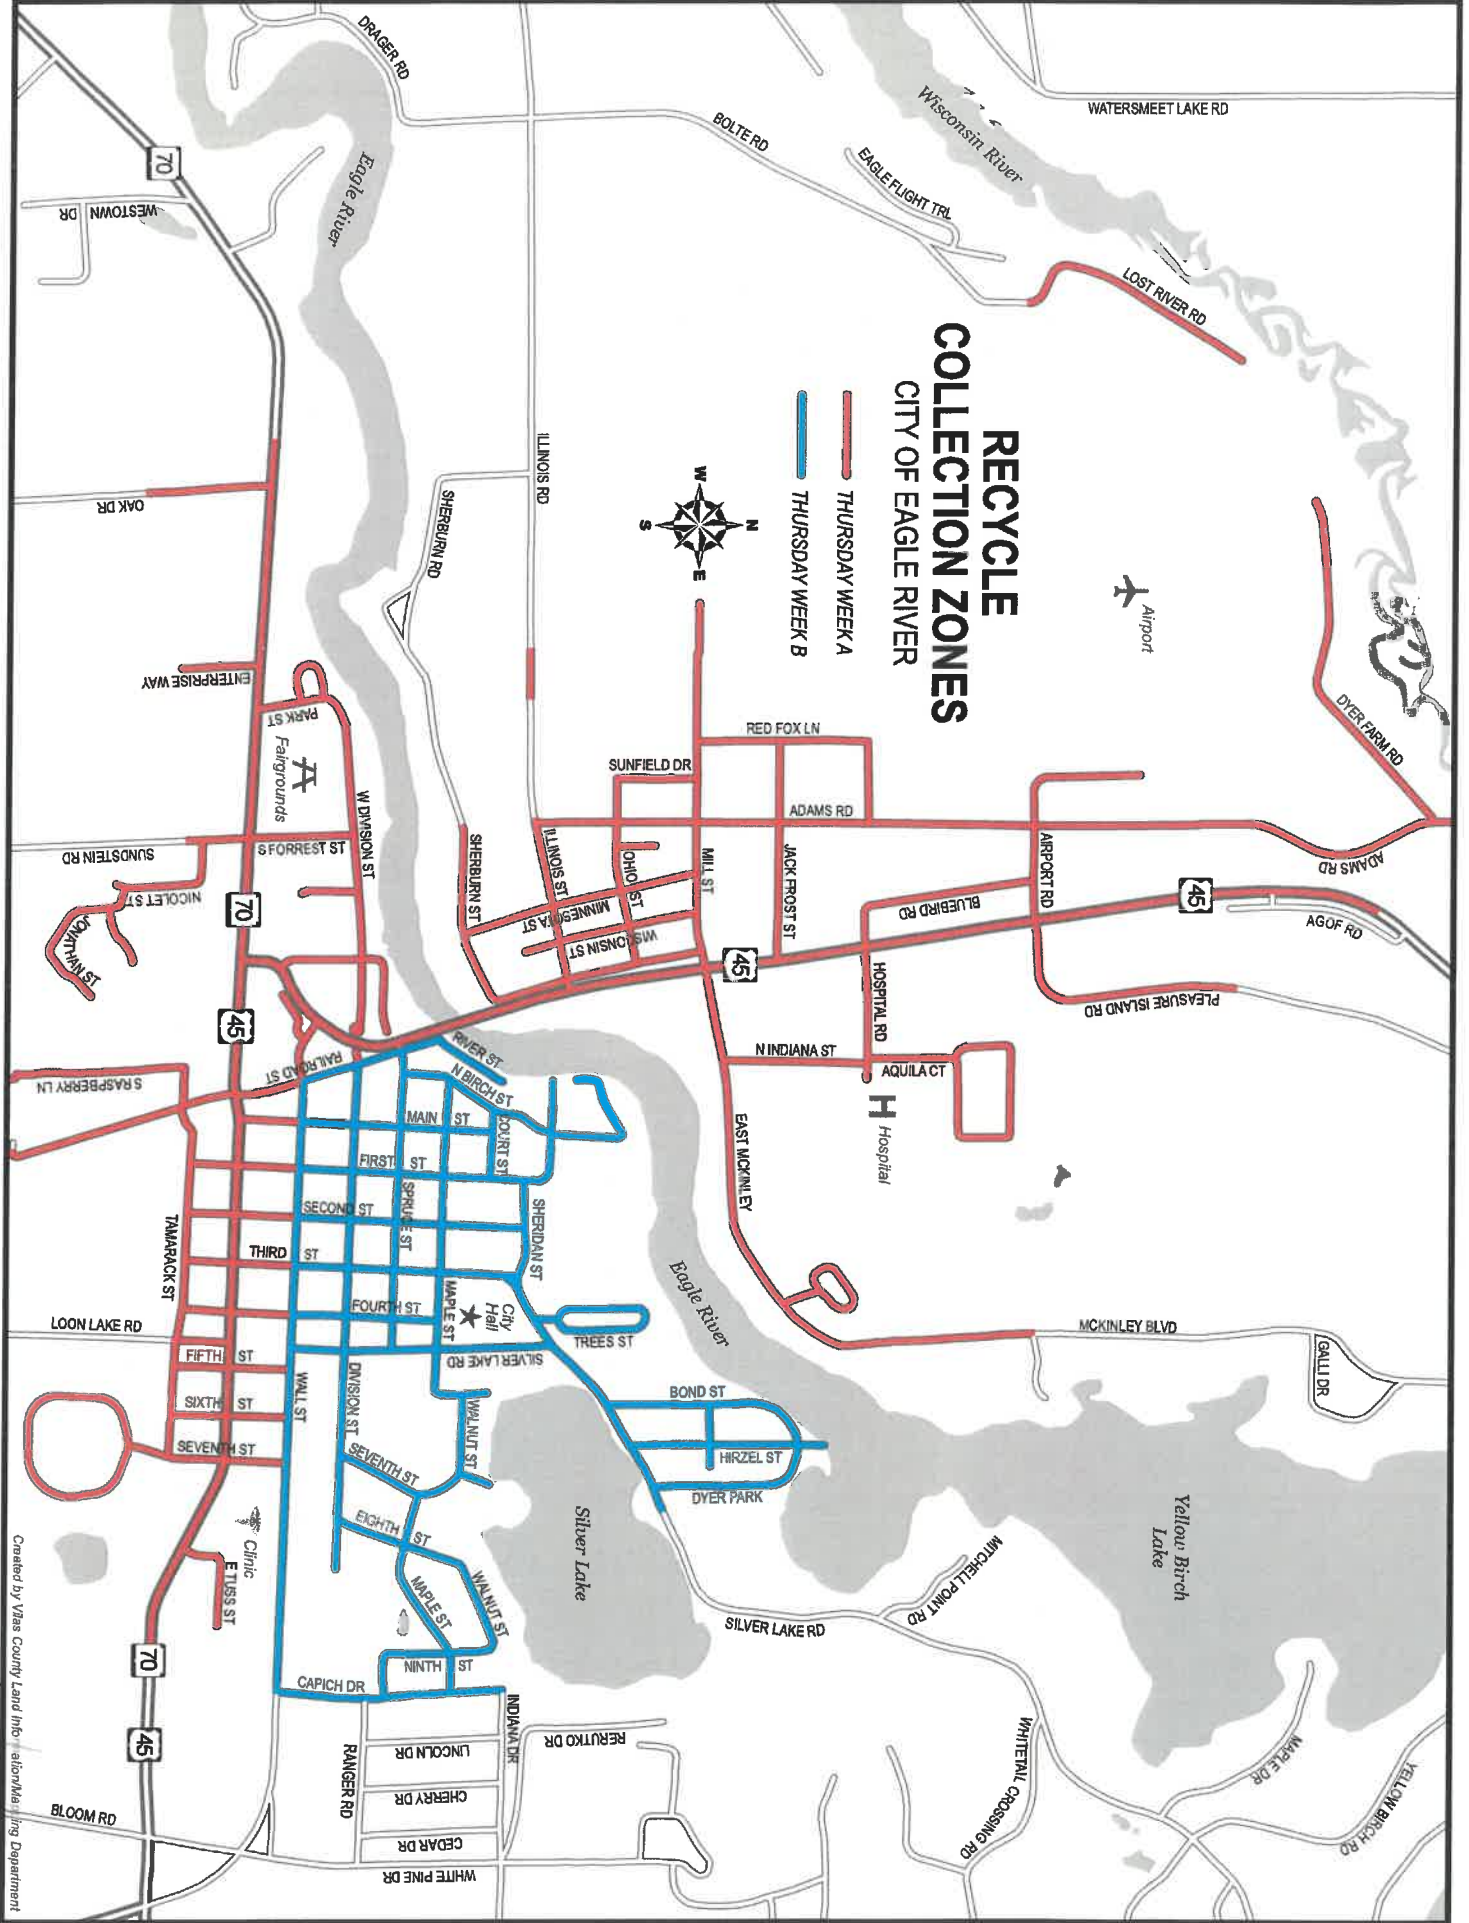

RECYCLE COLLECTION ZONES

CITY OF EAGLE RIVER

- THURSDAY WEEK A
- THURSDAY WEEK B

Created by Vase County Land Info - also known as Planning Department